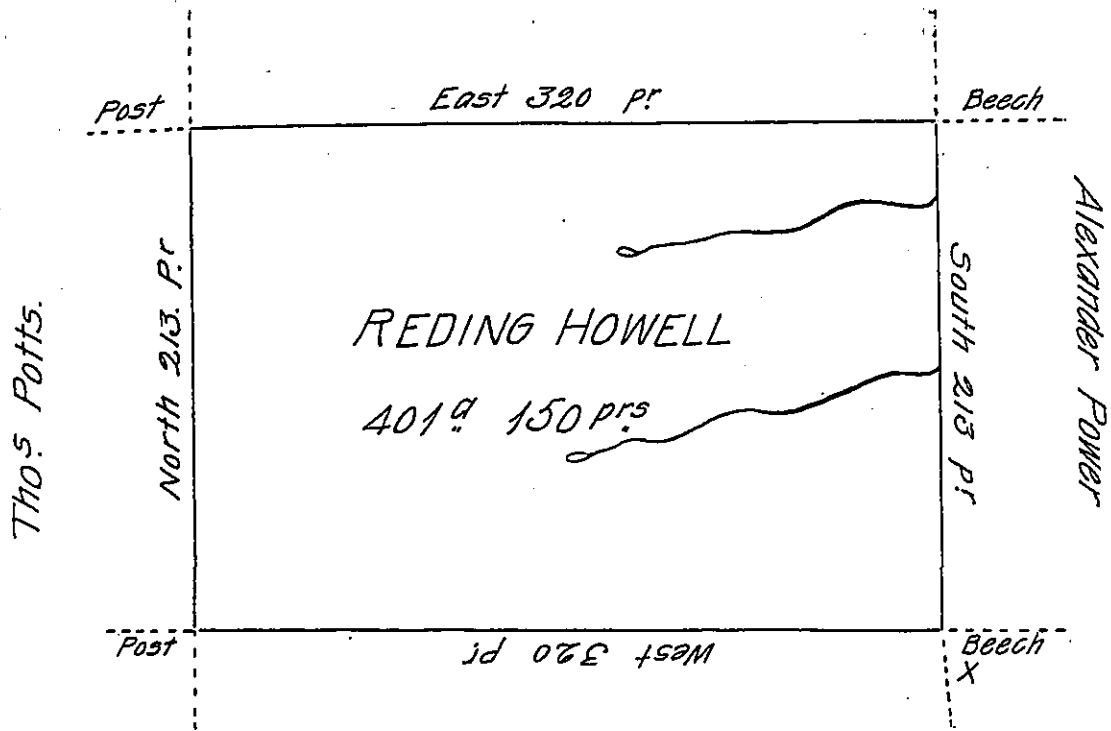

e-87-98
Joseph Howel

Geo. Hunter

Situate on the West side of French Creek in Allegheny County Containing 401 Acres & 150 Perches & Allowance of Six Pr Cent for Roads & Surveyed the 14th day of May 1795 In Pursuance of a Warrant Bearing date the 30th day of May 1792.

Wm Power D.Y.S.

*To Daniel Brodhead Esquire }
Surveyor General*

IN TESTIMONY that the above is a copy of the original remaining on file in the Department of Internal Affairs of Pennsylvania, made conformably to an Act of Assembly approved the 16th day of February, 1833, I have hereunto set my Hand and caused the Seal of said Department to be affixed at Harrisburg, this *thirteenth* day of *March* 1905.